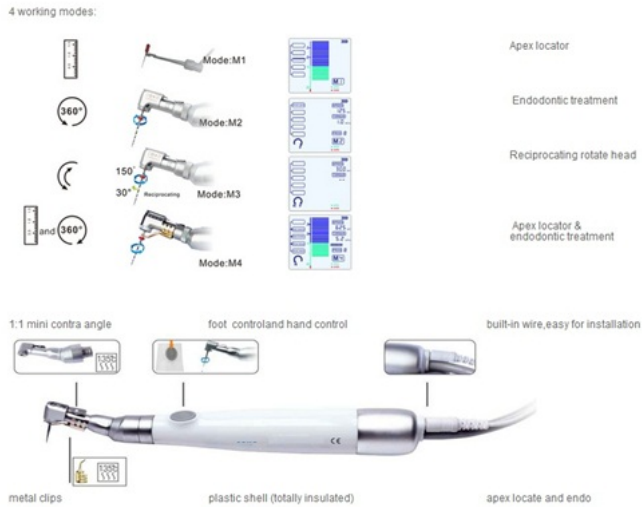

## EDT-500

| Endodontic treatment

☰ Details Info

Endodontic treatment (with apex locator)

### Feature:

1. Original Switzerland electro-motor
2. Folding color wide LCD screen
3. Drive-1:1 contra angle is available
4. Rotation speed and torque can be programmed to 9 settings
5. Auto torque reverse

- 6. Dual-frequency apex locator
- 7. 5 working modes
- 8. Auto apical reverse
- 9. Auto apical slow down
- 10. Auto start and stop
- 11. High capacity Li-ion chargeable battery
- 12. Auto power off and memory function

**Technical:**

- 1.adaptor working voltage:AC100-240V,50/60hz
- 2.9 settings for adjustable rotational speed ranging from 125 to 625 rpm
- 3.adjustable torque, range:0.3-5.2N.CM(3-52MN.M)

**Volume/weight:**